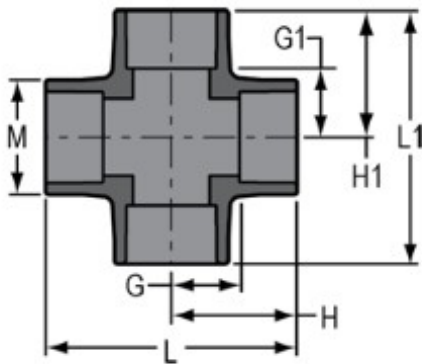

Part No: 820-020

Schedule 80 PVC & CPVC Cross

Desc: 2 PVC CROSS SOC SCH80

Part Code: 080

Weight(lbs): 1.343

Weight(kg): 0.609

Weight(gm): 609

Size: 2"

Color: GRAY

Material: PVC

Connection Socket x Socket
Type Standard

G = 1-1/2

M = 3

G1 = 1-1/2

H = 3

H1 = 3