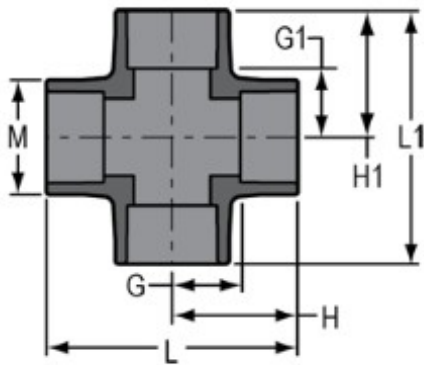

**Part No:** 820-030

**Schedule 80 PVC & CPVC**

**Cross**

**Desc:** 3 PVC CROSS SOC SCH80

**Part Code:** 080

**Weight(lbs):** 3.292

**Weight(kg):** 1.493

**Weight(gm):** 1493

**Size:** 3"

**Color:** GRAY

**Material:** PVC

**Connection** Socket x Socket

**Type** Standard

**L1** = 7-15/16

**M** = 4-11/32

**M1** = 4-11/32

**G** = 2- 3/32

**G1** = 2- 3/32

**H** = 3-31/32

**H1** = 3-31/32

**L** = 7-15/16