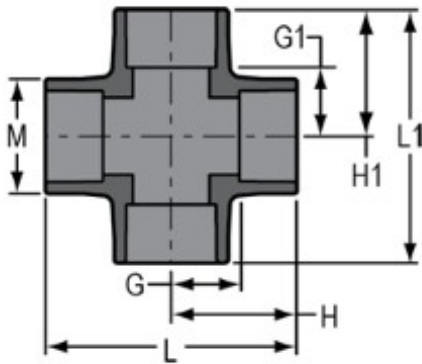

Part No: 820-040

Schedule 80 PVC & CPVC

Cross

Desc: 4 PVC CROSS SOC SCH80

Part Code: 080

Weight(lbs): 5.313

Weight(kg): 2.41

Weight(gm): 2410

Size: 4"

Color: GRAY

Material: PVC

Connection Socket x Socket

Type Standard

G = 2-5/8

G1 = 2-5/8

H = 4-7/8

H1 = 4-7/8

L = 9-3/4

L1 = 9-3/4

M = 5-1/4

M1 = 5-1/4