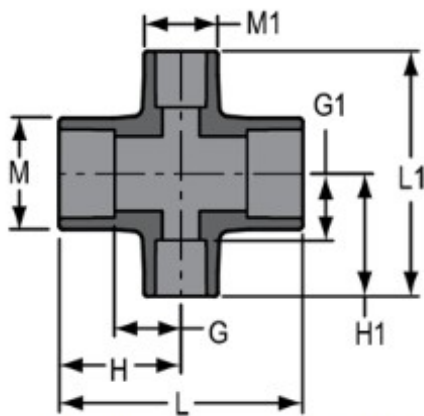

Part No: 820-209

Schedule 80 PVC & CPVC

Cross

Desc: 1-1/2X1/2 PVC RD CROSS SOC SCH80 (BSHED)

Part Code: 080

Weight(lbs): 1.098

Weight(kg): 0.498

Weight(gm): 498

Size: 1-1/2"X1-1/2"X1/2"X1/2"

Color: GRAY

Material: PVC

Connection Socket x Socket

Type Reduction

G = 1-1/4

G1 = 2-1/16

H = 2-5/8

H1 = 2-15/16

L = 5-1/4

L1 = 5-7/8

M = 2-3/8

M1 = 2-3/8