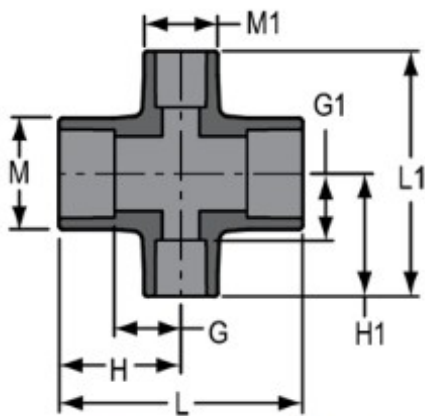

Part No: 820-210

Schedule 80 PVC & CPVC

Cross

Desc: 1-1/2"X3/4" PVC RD CROSS SOC SCH80

Part Code: 080

Weight(lbs): 0.403

Weight(kg): 0.183

Weight(gm): 183

Size: 1-1/2"X1-1/2"X3/4"X3/4"

Color: GRAY

Material: PVC

Connection Socket x Socket

Type Reduction

G = 11/16

G1 = 1- 5/32

H = 2- 3/32

H1 = 2-11/64

L = 4- 3/16

L1 = 4-11/32

M = 2- 3/8

M1 = 1-13/32