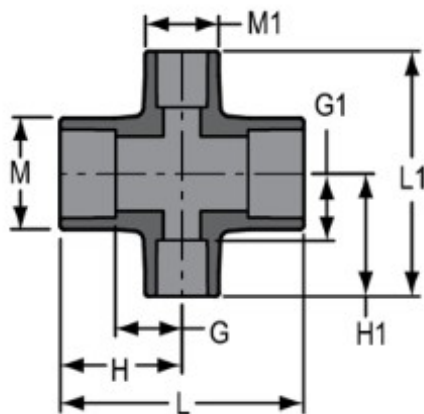

Part No: 820-211

Schedule 80 PVC & CPVC

Cross

Desc: 1-1/2X1 PVC RED CROSS SOC SCH80 (BUSHED)

Part Code: 080

Weight(lbs): 1.054

Weight(kg): 0.478

Weight(gm): 478

Size: 1-1/2"X1-1/2"X1"X1"

Color: GRAY

Material: PVC

Connection Socket x Socket

Type Reduction

G = 1-1/4

G1 = 1-5/8

H = 2-5/8

H1 = 2-25/32

L = 5-1/4

L1 = 5-9/16

M = 2-3/8

M1 = 2-3/8