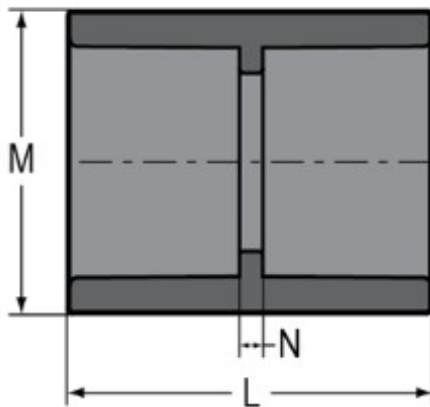

Part No: 829-005

Schedule 80 PVC & CPVC

Coupling

Desc: 1/2 PVC COUPLING SOC SCH80

Part Code: 080

Weight(lbs): 0.049

Weight(kg): 0.022

Weight(gm): 22

Size: 1/2"

Color: GRAY

Material: PVC

Connection Socket x Socket

Type Standard

L = 1- 7/8

M = 1- 3/16

N = 1/8