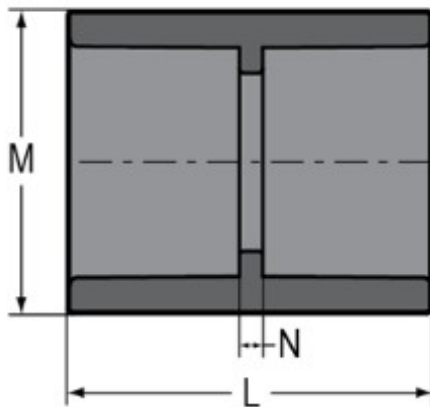

Part No: 829-007

Schedule 80 PVC & CPVC

Coupling

Desc: 3/4 PVC COUPLING SOC SCH80

Part Code: 080

Weight(lbs): 0.073

Weight(kg): 0.033

Weight(gm): 33

Size: 3/4"

Color: GRAY

Material: PVC

Connection Socket x Socket

Type Standard

L = 2-1/8

M = 1-13/32

N = 1/8