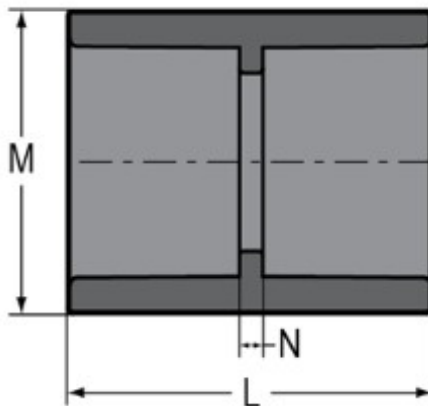

**Part No:** 829-010

**Schedule 80 PVC & CPVC**

**Coupling**

**Desc:** 1 PVC COUPLING SOC SCH80

**Part Code:** 080

**Weight(lbs):** 0.117

**Weight(kg):** 0.053

**Weight(gm):** 53

**Size:** 1"

**Color:** GRAY

**Material:** PVC

**Connection** Socket x Socket

**Type** Standard

**L =** 2-13/32

**M =** 1-23/32

**N =** 1/8