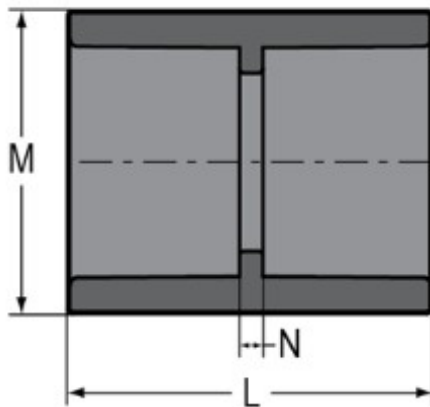

Part No: 829-012

Schedule 80 PVC & CPVC

Coupling

Desc: 1-1/4 PVC COUPLING SOC SCH80

Part Code: 080

Weight(lbs): 0.165

Weight(kg): 0.075

Weight(gm): 75

Size: 1-1/4"

Color: GRAY

Material: PVC

Connection Socket x Socket
Type Standard

L = 2-11/16

M = 2-7/32

N = 5/32