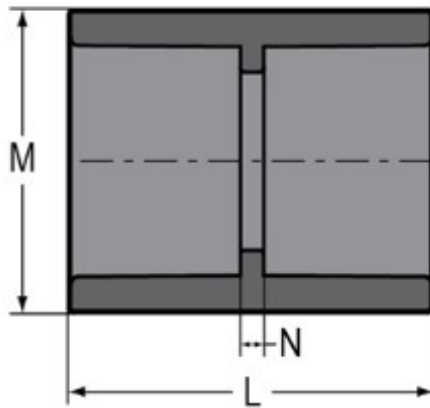

Part No: 829-015

Schedule 80 PVC & CPVC

Coupling

Desc: 1-1/2 PVC COUPLING SOC SCH80

Part Code: 080

Weight(lbs): 0.212

Weight(kg): 0.096

Weight(gm): 96

Size: 1-1/2"

Color: GRAY

Material: PVC

Connection Socket x Socket

Type Standard

L = 2-7/8

M = 2-11/32

N = 3/32