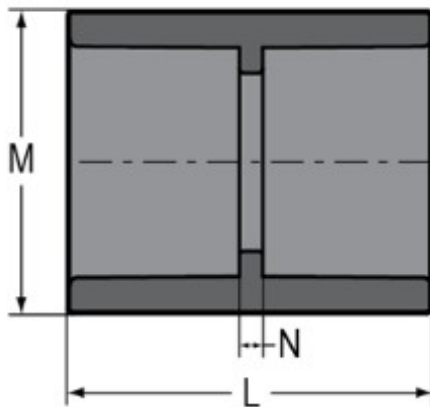

**Part No:** 829-020

**Schedule 80 PVC & CPVC**

**Coupling**

**Desc:** 2 PVC COUPLING SOC SCH80

**Part Code:** 080

**Weight(lbs):** 0.313

**Weight(kg):** 0.142

**Weight(gm):** 142

**Size:** 2"

**Color:** GRAY

**Material:** PVC

**Connection** Socket x Socket

**Type** Standard

**L =** 3-1/8

**M =** 2-7/8

**N =** 3/32