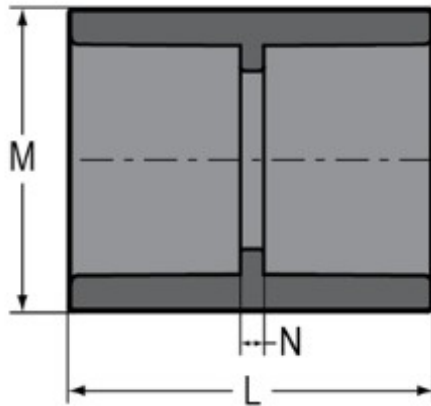

Part No: 829-025

Schedule 80 PVC & CPVC

Coupling

Desc: 2-1/2 PVC COUPLING SOC SCH80

Part Code: 080

Weight(lbs): 0.553

Weight(kg): 0.251

Weight(gm): 251

Size: 2-1/2"

Color: GRAY

Material: PVC

Connection Socket x Socket

Type Standard

L = 3-23/32

M = 3-1/2

N = 7/32