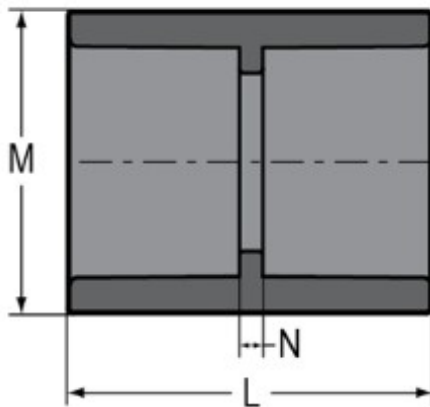

Part No: 829-030

Schedule 80 PVC & CPVC

Coupling

Desc: 3 PVC COUPLING SOC SCH80

Part Code: 080

Weight(lbs): 0.8

Weight(kg): 0.363

Weight(gm): 363

Size: 3"

Color: GRAY

Material: PVC

Connection Socket x Socket

Type Standard

L = 3-31/32

M = 4-3/16

N = 3/16