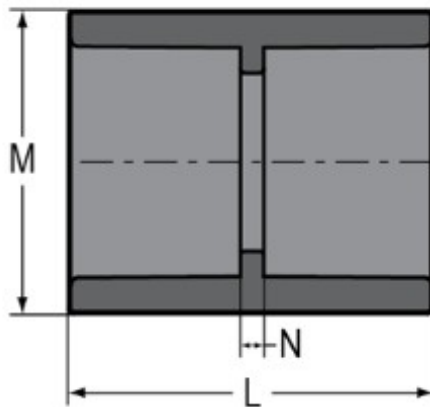

Part No: 829-040

Schedule 80 PVC & CPVC

Coupling

Desc: 4 PVC COUPLING SOC SCH80

Part Code: 080

Weight(lbs): 1.343

Weight(kg): 0.609

Weight(gm): 609

Size: 4"

Color: GRAY

Material: PVC

Connection Socket x Socket

Type Standard

L = 4-13/16

M = 5-1/4

N = 1/4