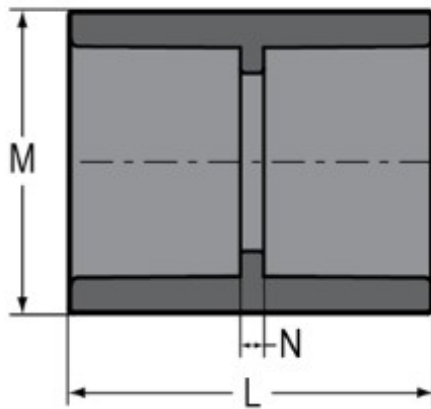

Part No: 829-060

Schedule 80 PVC & CPVC

Coupling

Desc: 6 PVC COUPLING SOC SCH80

Part Code: 080

Weight(lbs): 3.417

Weight(kg): 1.55

Weight(gm): 1550

Size: 6"

Color: GRAY

Material: PVC

Connection Socket x Socket

Type Standard

$L = 6 - 3/8$

$M = 7 - 19/32$

$N = 9/32$