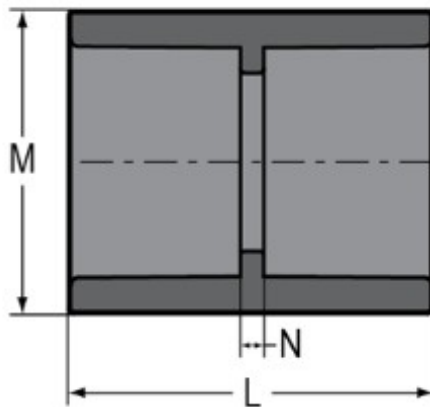

**Part No:** 829-080

**Schedule 80 PVC & CPVC**

**Coupling**

**Desc:** 8 PVC COUPLING SOC SCH80

**Part Code:** 080

**Weight(lbs):** 6.691

**Weight(kg):** 3.035

**Weight(gm):** 3035

**Size:** 8"

**Color:** GRAY

**Material:** PVC

**Connection** Socket x Socket

**Type** Standard

**L =** 8-9/32

**M =** 9-3/4

**N =** 9/32