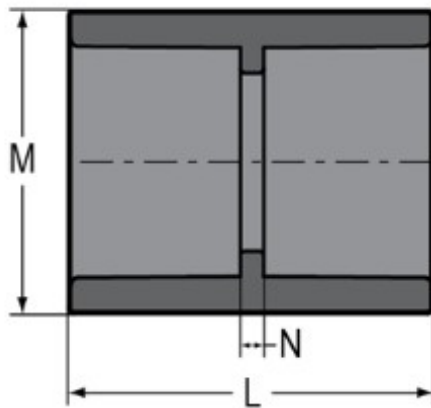

Part No: 829-100

Schedule 80 PVC & CPVC

Coupling

Desc: 10 PVC COUPLING SOC SCH80

Part Code: 081

Weight(lbs): 11.552

Weight(kg): 5.24

Weight(gm): 5240

Size: 10"

Color: GRAY

Material: PVC

Connection Socket x Socket

Type Standard

$L = 10 - 9/32$

$M = 12 - 1/16$

$N = 1/4$