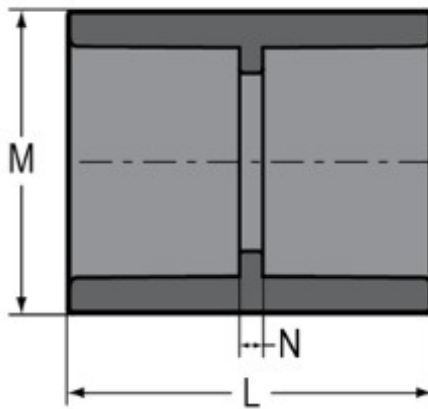

Part No: 829-120

Schedule 80 PVC & CPVC

Coupling

Desc: 12 PVC COUPLING SOCXSOC

Part Code: 081

Weight(lbs): 19.103

Weight(kg): 8.665

Weight(gm): 8665

Size: 12"

Color: GRAY

Material: PVC

Connection Socket x Socket

Type Standard

L = 12-13/32

M = 14-9/32

N = 3/8