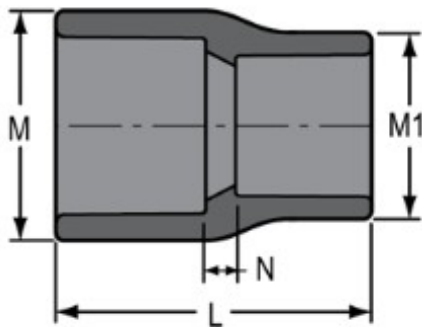

**Part No:** 829-166

**Schedule 80 PVC & CPVC**

**Coupling**

**Desc:** 1-1/4X1/2 PVC RED COUPLING SOC SCH80

**Part Code:** 080

**Weight(lbs):** 0.137

**Weight(kg):** 0.062

**Weight(gm):** 62

**Size:** 1-1/4"X1/2"

**Color:** GRAY

**Material:** PVC

**Connection** Socket x Socket

**Type** Reduction

**L** = 2- 9/16

**M** = 2- 3/32

**M1** = 1- 5/32

**N** = 7/16