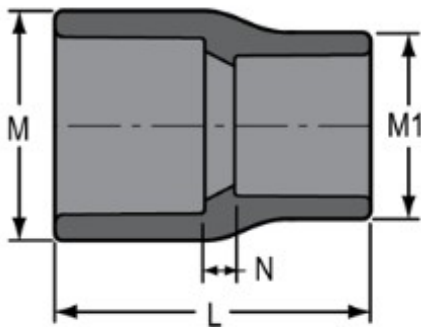

**Part No:** 829-210

**Schedule 80 PVC & CPVC**

**Coupling**

**Desc:** 1-1/2X3/4 PVC RED COUPLING SOC SCH80

**Part Code:** 080

**Weight(lbs):** 0.209

**Weight(kg):** 0.095

**Weight(gm):** 95

**Size:** 1-1/2"X3/4"

**Color:** GRAY

**Material:** PVC

**Connection** Socket x Socket

**Type** Reduction

**L =** 2- 7/8

**M =** 2-7/16

**M1 =** 1-13/32