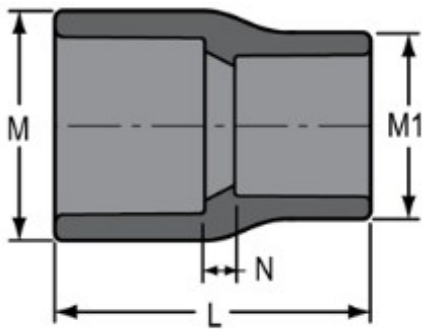

**Part No:** 829-212

**Schedule 80 PVC & CPVC**

**Coupling**

**Desc:** 1-1/2X1-1/4 PVC RED COUPLING SOC SCH80

**Part Code:** 080

**Weight(lbs):** 0.212

**Weight(kg):** 0.096

**Weight(gm):** 96

**Size:** 1-1/2"X1-1/4"

**Color:** GRAY

**Material:** PVC

**Connection** Socket x Socket

**Type** Reduction

**L =** 2-13/16

**M =** 2-13/32

**M1 =** 2-1/8