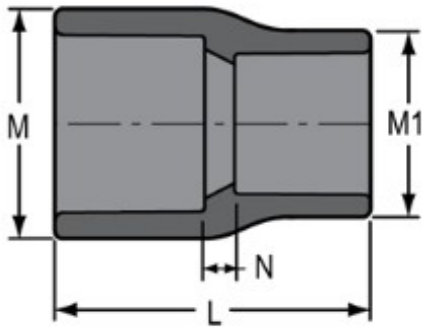

**Part No:** 829-247

**Schedule 80 PVC & CPVC**

**Coupling**

**Desc:** 2X1/2 PVC RED COUPLING SOC SCH80

**Part Code:** 080

**Weight(lbs):** 0.291

**Weight(kg):** 0.132

**Weight(gm):** 132

**Size:** 2"X1/2"

**Color:** GRAY

**Material:** PVC

**Connection** Socket x Socket

**Type** Reduction

**L =** 3-3/32

**M =** 2-7/8

**M1 =** 1-5/32