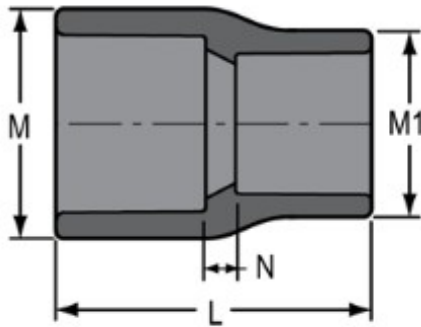

Part No: 829-249

Schedule 80 PVC & CPVC

Coupling

Desc: 2X1 PVC RED COUPLING SOC SCH80

Part Code: 080

Weight(lbs): 0.362

Weight(kg): 0.164

Weight(gm): 164

Size: 2"X1"

Color: GRAY

Material: PVC

Connection Socket x Socket

Type Reduction

L = 3-1/2

M = 3

M1 = 1-3/4