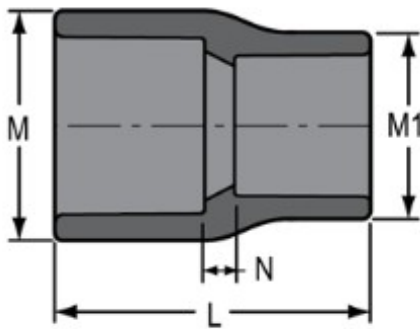

**Part No:** 829-250

**Schedule 80 PVC & CPVC**

**Coupling**

**Desc:** 2X1-1/4 PVC RED COUPLING SOC SCH80

**Part Code:** 080

**Weight(lbs):** 0.309

**Weight(kg):** 0.14

**Weight(gm):** 140

**Size:** 2"X1-1/4"

**Color:** GRAY

**Material:** PVC

**Connection** Socket x Socket

**Type** Reduction

**L =** 3-1/4

**M =** 2-7/8

**M1 =** 2-1/8