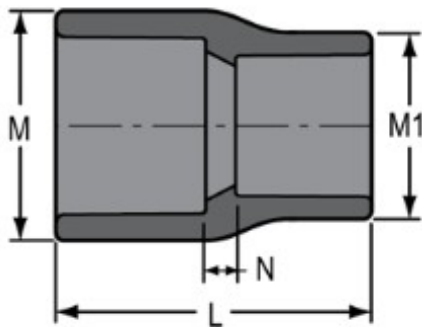

Part No: 829-420

Schedule 80 PVC & CPVC

Coupling

Desc: 4X2 PVC RED COUPLING SOC SCH80

Part Code: 080

Weight(lbs): 1.429

Weight(kg): 0.648

Weight(gm): 648

Size: 4"X2"

Color: GRAY

Material: PVC

Connection Socket x Socket

Type Reduction

L = 5- 1/2

M = 5-5/16

M1 = 2-29/32