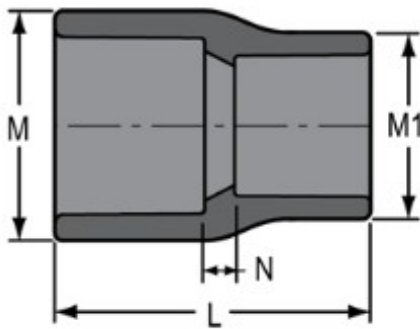

**Part No:** 829-421

**Schedule 80 PVC & CPVC**

**Coupling**

**Desc:** 4X2-1/2 PVC RED COUPLING SOC

**Part Code:** 080

**Weight(lbs):** 1.274

**Weight(kg):** 0.578

**Weight(gm):** 578

**Size:** 4"X2-1/2"

**Color:** GRAY

**Material:** PVC

**Connection** Socket x Socket

**Type** Reduction

**L =** 4-25/32

**M =** 5-1/4

**M1 =** 3-1/2