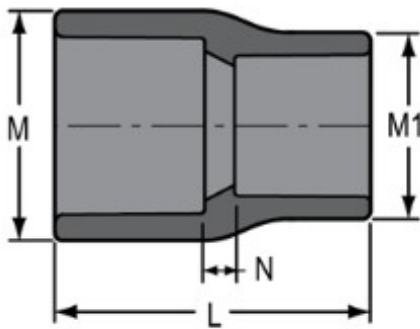

Part No: 829-528

Schedule 80 PVC & CPVC

Coupling

Desc: 6X2 PVC RED COUPLING SOC SCH80

Part Code: 080

Weight(lbs): 4.4

Weight(kg): 1.996

Weight(gm): 1996

Size: 6"X2"

Color: GRAY

Material: PVC

Connection Socket x Socket

Type Reduction

L = 7-1/16

M = 7-19/32

M1 = 5-9/32