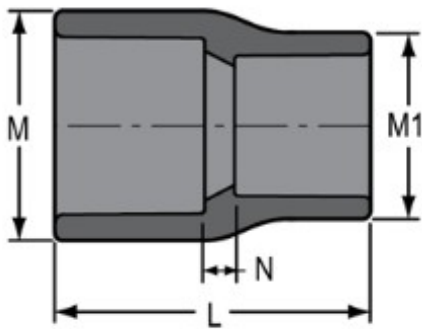

Part No: 829-532

Schedule 80 PVC & CPVC

Coupling

Desc: 6X4 PVC RED COUPLING SOC SCH80

Part Code: 080

Weight(lbs): 3.28

Weight(kg): 1.488

Weight(gm): 1488

Size: 6"X4"

Color: GRAY

Material: PVC

Connection Socket x Socket

Type Reduction

L = 6-21/32

M = 7-19/32

M1 = 5-9/32

N = 1-3/8