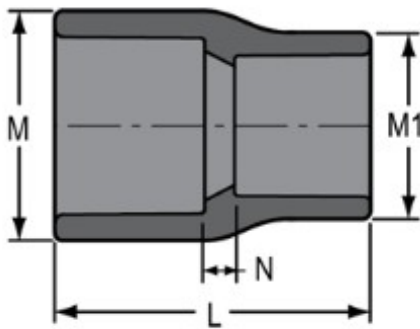

Part No: 829-585

Schedule 80 PVC & CPVC

Coupling

Desc: 8X6 PVC RED COUPLING SOC SCH80

Part Code: 080

Weight(lbs): 6.166

Weight(kg): 2.797

Weight(gm): 2797

Size: 8"X6"

Color: GRAY

Material: PVC

Connection Socket x Socket

Type Reduction

L = 8-1/16

M = 9-3/4

M1 = 7-19/32