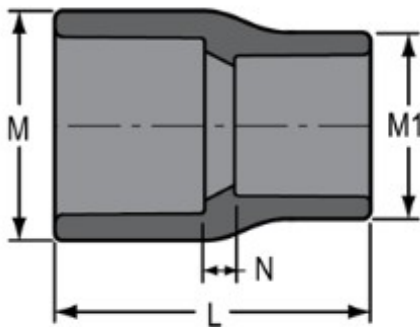

Part No: 829-670F

Fabricated Fittings

Coupling

Desc: 12X10 PVC RED COUPLING SOC SCH80

Part Code: 083

Weight(lbs): 20.593

Weight(kg): 9.341

Weight(gm): 9341

Size: 12"X10"

Color: GRAY

Material: PVC

Schedule SCH 80

Connection Socket X Socket

Type Reduction

L = 16- 3/8

M = 13-15/16

M1 = 11-15/16

N = 4- 7/8