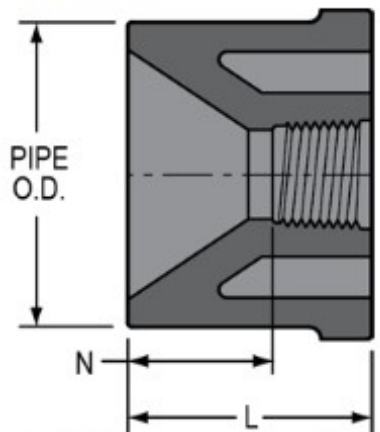

**Part No:** 838-338

**Schedule 80 PVC & CPVC**

**Bushing**

**Desc:** 3X2 PVC RED BUSH SPIGOTXFPT SCH80

**Part Code:** 080

**Weight(lbs):** 0.553

**Weight(kg):** 0.251

**Weight(gm):** 251

**Size:** 3"X2"

**Color:** GRAY

**Material:** PVC

**Connection** Spigot x Fipt

**Type** Reduction

**L =** 2- 3/16

**N =** 1- 7/32