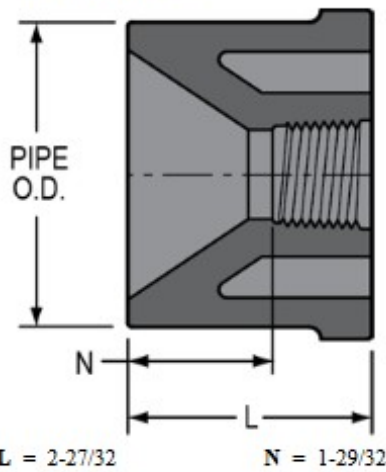

Part No: 838-419

Schedule 80 PVC & CPVC

Bushing

Desc: 4X1-1/2 PVC RED BUSH SPIGOTXFPT SCH80

Part Code: 080

Weight(lbs): 1.261

Weight(kg): 0.572

Weight(gm): 572

Size: 4"X1-1/2"

Color: GRAY

Material: PVC

Connection Spigot x Fipt

Type Reduction

L = 2-27/32

N = 1-29/32