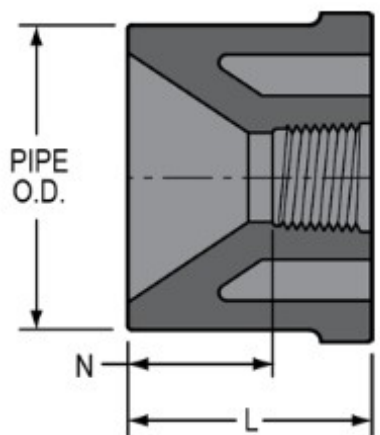

**Part No:** 838-532

**Schedule 80 PVC & CPVC**

**Bushing**

**Desc:** 6X4 PVC RED BUSH SPIGOTXFPT SCH80

**Part Code:** 080

**Weight(lbs):** 3.082

**Weight(kg):** 1.398

**Weight(gm):** 1398

**Size:** 6"X4"

**Color:** GRAY

**Material:** PVC

**Connection** Spigot x Fipt

**Type** Reduction

**L =** 3-17/32

**N =** 2- 1/32