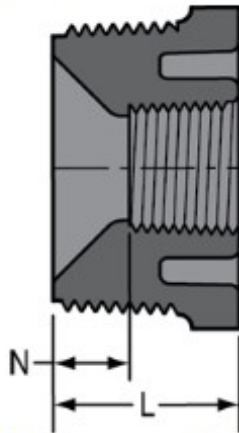

**Part No:** 839-249

**Schedule 80 PVC & CPVC**

**Bushing**

**Desc:** 2X1 PVC RED BUSH MPTXFPT SCH80

**Part Code:** 080

**Weight(lbs):** 0.181

**Weight(kg):** 0.082

**Weight(gm):** 82

**Size:** 2"X1"

**Color:** GRAY

**Material:** PVC

**Connection** Mipt x Fipt

**Type** Reduction

$L = 1 - 3/8$

$N = 15/32$