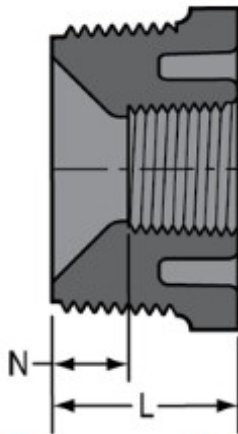

**Part No:** 839-420

**Schedule 80 PVC & CPVC**

**Bushing**

**Desc:** 4X2 PVC RED BUSH MPTXFPT SCH80

**Part Code:** 080

**Weight(lbs):** 0.827

**Weight(kg):** 0.375

**Weight(gm):** 375

**Size:** 4"X2"

**Color:** GRAY

**Material:** PVC

**Connection** Mipt x Fipt

**Type** Reduction

**L =** 2-1/8

**N =** 1-1/8