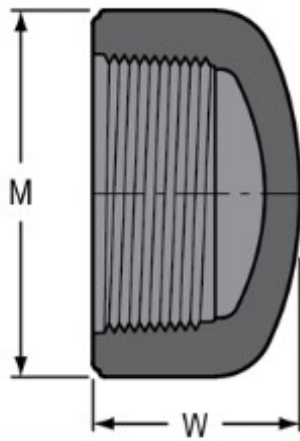

Part No: 848-005

Schedule 80 PVC & CPVC

Cap/Plug

Desc: 1/2 PVC CAP FPT SCH80

Part Code: 080

Weight(lbs): 0.037

Weight(kg): 0.017

Weight(gm): 17

Size: 1/2"

Color: GRAY

Material: PVC

Connection Fipt (Cap)

M = 1- 3/16

W = 1- 1/16