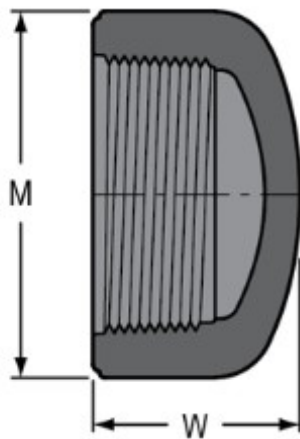

Part No: 848-012

Schedule 80 PVC & CPVC

Cap/Plug

Desc: 1-1/4 PVC CAP FPT SCH80

Part Code: 080

Weight(lbs): 0.141

Weight(kg): 0.064

Weight(gm): 64

Size: 1-1/4"

Color: GRAY

Material: PVC

Connection Fipt (Cap)

M = 2- 7/32

W = 1-17/32