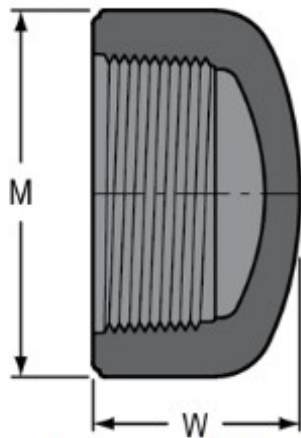

Part No: 848-020

Schedule 80 PVC & CPVC

Cap/Plug

Desc: 2 PVC CAP FPT SCH80

Part Code: 080

Weight(lbs): 0.289

Weight(kg): 0.131

Weight(gm): 131

Size: 2"

Color: GRAY

Material: PVC

Connection Fipt (Cap)

$M = 3 - 1/16$

$W = 1 - 13/16$