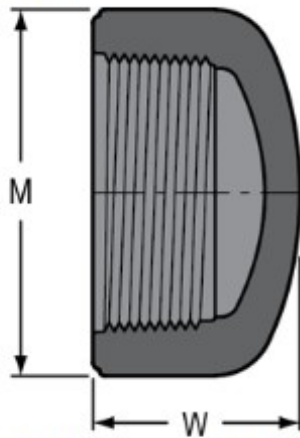

Part No: 848-030

Desc: 3 PVC CAP FPT SCH80

Schedule 80 PVC & CPVC

Cap/Plug

Part Code: 080

Weight(lbs): 0.761

Weight(kg): 0.345

Weight(gm): 345

Size: 3"

Color: GRAY

Material: PVC

Connection: Fipt (Cap)

M = 4- 3/8

W = 2- 7/16