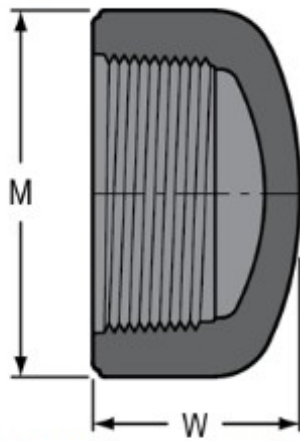

Part No: 848-040

Schedule 80 PVC & CPVC

Cap/Plug

Desc: 4 PVC CAP FPT SCH80

Part Code: 080

Weight(lbs): 1.29

Weight(kg): 0.585

Weight(gm): 585

Size: 4"

Color: GRAY

Material: PVC

Connection Fipt (Cap)

$M = 5-17/32$

$W = 3$