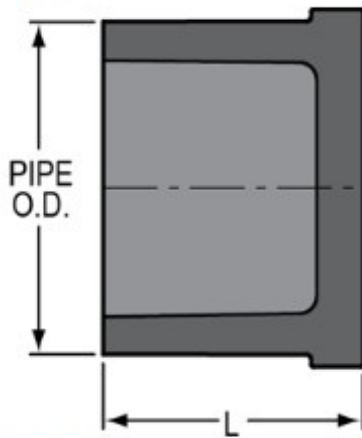

**Part No:** 849-020

**Schedule 80 PVC & CPVC**

**Cap/Plug**

**Desc:** 2 PVC PLUG SPIGOT SCH80

**Part Code:** 080

**Weight(lbs):** 0.214

**Weight(kg):** 0.097

**Weight(gm):** 97

**Size:** 2"

**Color:** GRAY

**Material:** PVC

**Connection** Spigot (Plug)

**L = 1-7/8**