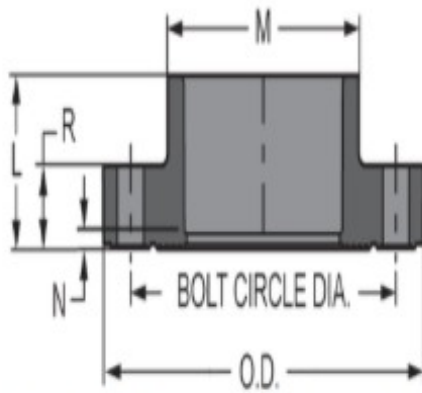

Part No: 851-005

Flanges & Cut-In Kit

Molded

Desc: 1/2 PVC ONE-PIECE FLG SOC CL150 150PSI

Part Code: 080

Weight(lbs): 0.209

Weight(kg): 0.095

Weight(gm): 95

Size: 1/2"

Color: GRAY

Material: PVC

Connection Socket (One Piece)

L = 1- 1/16

M = 1- 9/32

N = 5/32

O.D. = 3- 1/2

R = 5/8

No of Bolts = 4

Bolt Circle Dia. = 2- 3/8

Bolt Size = 1/2

Min. Bolt Length = 2