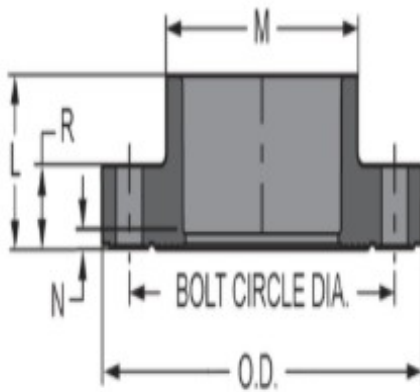

Part No: 851-007

Flanges & Cut-In Kit

Molded

Desc: 3/4 PVC ONE-PIECE FLGE SOC CL150 150PSI

Part Code: 080

Weight(lbs): 0.28

Weight(kg): 0.127

Weight(gm): 127

Size: 3/4"

Color: GRAY

Material: PVC

Connection Socket (One Piece)

L = 1-3/16

M = 1-1/2

N = 3/16

O.D. = 3-7/8

R = 11/16

No of Bolts = 4

Bolt Circle Dia. = 2-3/4

Bolt Size = 1/2

Min. Bolt Length = 2