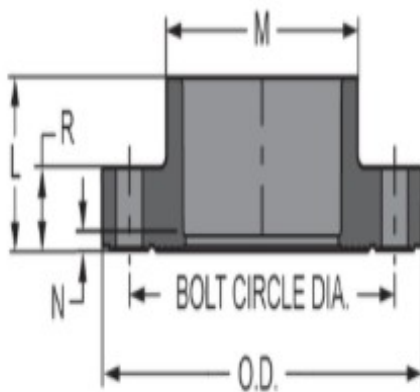

Part No: 851-012

Flanges & Cut-In Kit

Molded

Desc: 1-1/4 PVC ONE-PIECE FLG SOC CL150 150PSI

Part Code: 080

Weight(lbs): 0.43

Weight(kg): 0.195

Weight(gm): 195

Size: 1-1/4"

Color: GRAY

Material: PVC

Connection Socket (One Piece)

L = 1-13/32

M = 2-3/16

N = 5/32

O.D. = 4-5/8

R = 11/16

No of Bolts = 4

Bolt Circle Dia. = 3-1/2

Bolt Size = 1/2

Min. Bolt Length = 2-1/4