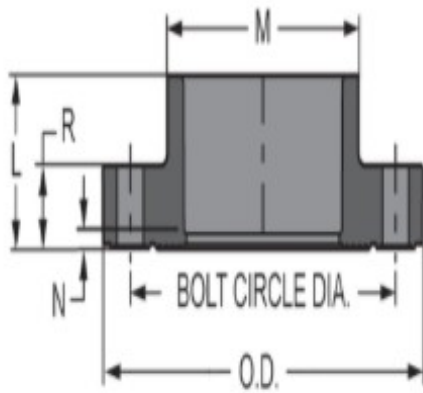

**Part No:** 851-015

**Flanges & Cut-In Kit**

**Molded**

**Desc:** 1-1/2 PVC ONE-PIECE FLG SOC CL150 150PSI

**Part Code:** 080

**Weight(lbs):** 0.6

**Weight(kg):** 0.272

**Weight(gm):** 272

**Size:** 1-1/2"

**Color:** GRAY

**Material:** PVC

**Connection** Socket (One Piece)

**L** = 1-21/32

**M** = 2- 1/2

**N** = 1/4

**O.D.** = 5-1/32

**R** = 27/32

**No of Bolts** = 4

**Bolt Circle Dia** = 3- 7/8

**Bolt Size** = 1/2

**Min. Bolt Length** = 2-1/2