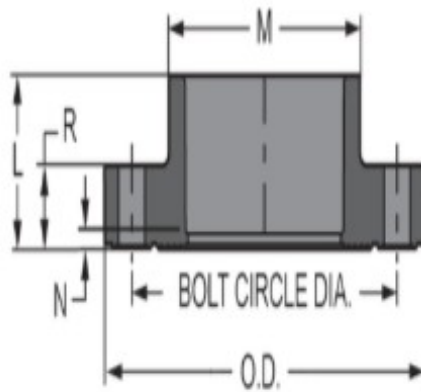

**Part No:** 851-025

**Flanges & Cut-In Kit**

**Molded**

**Desc:** 2-1/2 PVC ONE-PIECE FLG SOC CL150 150PSI

**Part Code:** 080

**Weight(lbs):** 1.504

**Weight(kg):** 0.682

**Weight(gm):** 682

**Size:** 2-1/2"

**Color:** GRAY

**Material:** PVC

**Connection** Socket (One Piece)

**L =** 2-1/4  
**No of Bolts =** 4

**M =** 3-1/2  
**Bolt Circle Dia. =** 5-1/2

**N =** 15/32  
**Bolt Size =** 5/8

**O.D. =** 7  
**Min. Bolt Length =** 3-1/4

**R =** 1-5/64