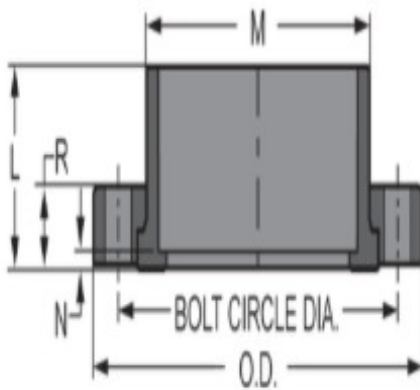

**Part No:** 854-007

**Flanges & Cut-In Kit**

**Molded**

**Desc:** 3/4 PVC VAN STONE FLG SOC CL150 150PSI

**Part Code:** 080

**Weight(lbs):** 0.26

**Weight(kg):** 0.118

**Weight(gm):** 118

**Size:** 3/4"

**Color:** GRAY

**Material:** PVC

**Connection** Socket (Van Stone 2 Piece)

**L =** 1-5/32

**M =** 1-15/32

**N =** 5/32

**O.D. =** 3-7/8

**R =** 5/8

**No of Bolts =** 4

**Bolt Circle Dia. =** 2-3/4

**Bolt Size =** 1/2