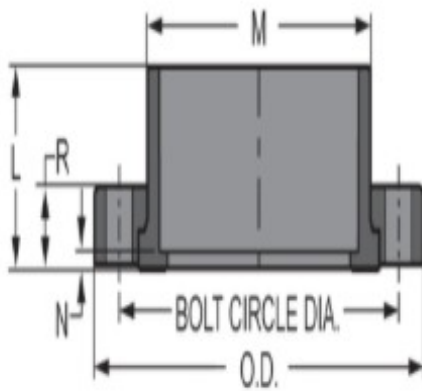

Part No: 854-040

Flanges & Cut-In Kit

Molded

Desc: 4 PVC V/S FLANGE SOC CL150

Part Code: 080

Weight(lbs): 2.767

Weight(kg): 1.255

Weight(gm): 1255

Size: 4"

Color: GRAY

Material: PVC

Connection Socket (Van Stone 2 Piece)

Bolt Circle Dia. = 7-1/2

Bolt Size = 5/8
O.D. = 9-3/32

L = 2-1/2
R = 1-3/16

M = 5-1/4
No of Bolts = 8