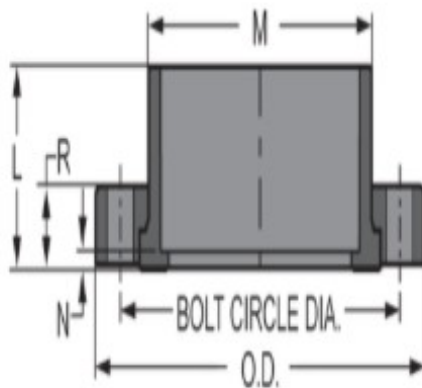

Part No: 854-080

Flanges & Cut-In Kit

Molded

Desc: 8 PVC VAN STONE FLANGE SOC CL150

Part Code: 080

Weight(lbs): 6.779

Weight(kg): 3.075

Weight(gm): 3075

Size: 8"

Color: GRAY

Material: PVC

Connection Socket (Van Stone 2 Piece)

L = 4-13/32

M = 9-5/16

N = 5/16

O.D. = 13-9/16

No of = 8
Bolts

Bolt
Circle
Dia. = 11-3/4

Bolt Size = 3/4

R = 1-31/64